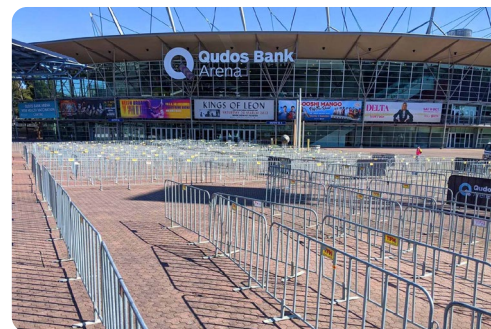

# Crowd Control Barriers

TFH Crowd control barriers are safe sturdy free-standing barriers, taking minimal effort to install. Easily re-locatable to suit your ever-changing requirements, allowing maximum mobility and convenience.

These barriers are ideal for any event or pedestrian containment purpose. Ensuring a safe and secure environment without the need for a permanent solution.

2.5m Wide

Fast Easy Setup

Ideal for Construction

Ideal for Events

Products subject to availability. Please contact your local branch for more information. Please read the [Terms & Conditions](#)