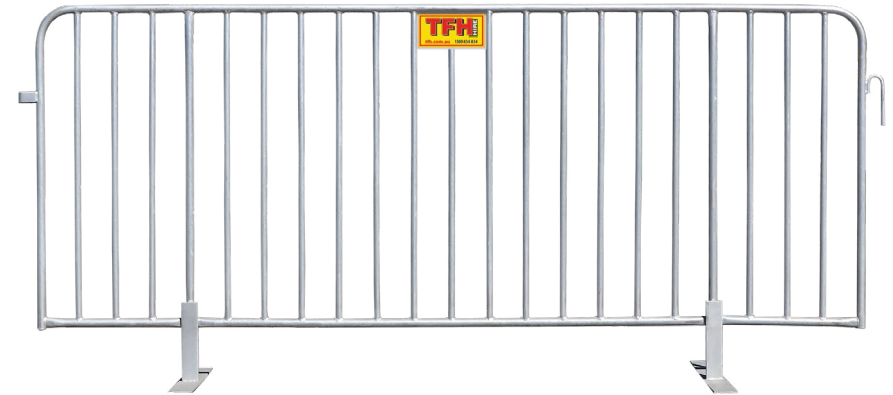

Kids Safe Crowd Control Barriers

Kids' safe crowd control barriers are free-standing and easy and safe to install. Relocatable to suit your requirements, these barriers provide maximum mobility and convenience. Specifically designed to eliminate the risk of minors sliding through the panels, they are ideal for any event or pedestrian containment purpose where minors will be present.

Dimensions

Height	1100mm
Width	2500mm
Weight	23kg

Additional Products

TFH has a wide range of additional products. Contact us for more information.

Crowd Control Barriers

Water Monster

Prestige Toilet

Track Mat

2.5m Wide

Safe for Kids

Ideal for Events

Maneuverable

You can find more additional products at:
tfh.com.au/product-category/all-products/

Products subject to availability. Please contact your local branch for more information. Please read the [Terms & Conditions](#)