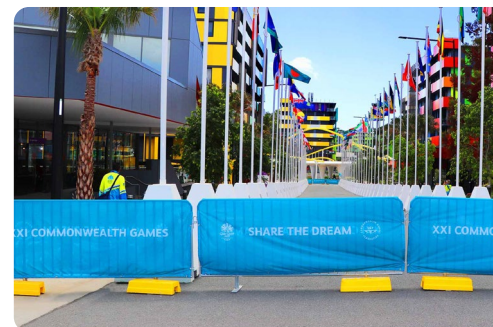

You can find more additional products at:
tfh.com.au/product-category/all-products/

Products subject to availability. Please contact your local branch for more information. Please read the [Terms & Conditions](#)