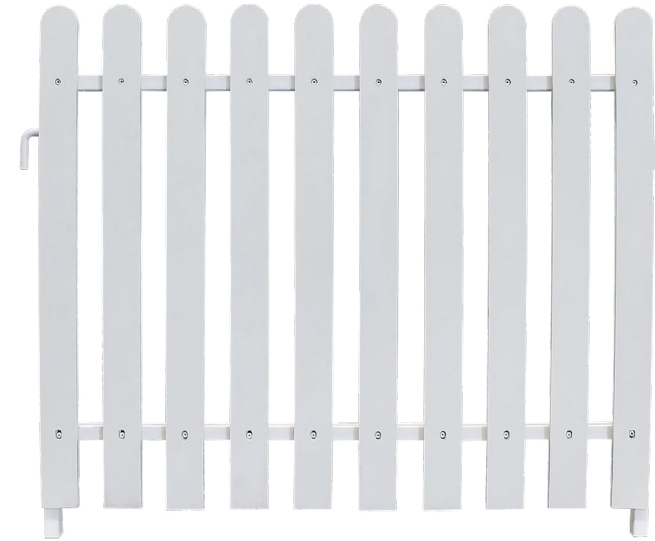

Temporary Picket Fencing

Perfect for indoor and outdoor applications. Our white Picket Fence is manufactured from robust plastic, making it easier to transport while also being lighter and less prone to marking. Available in a selection of sizes.

Available Sizes

Width	Height
1m	0.85m
2m	0.85m
1m	1.25m
2m	1.25m

Additional Products

TFH has a wide range of additional products. Contact us for more information.

You can find more additional products at:
tfh.com.au/product-category/all-products/